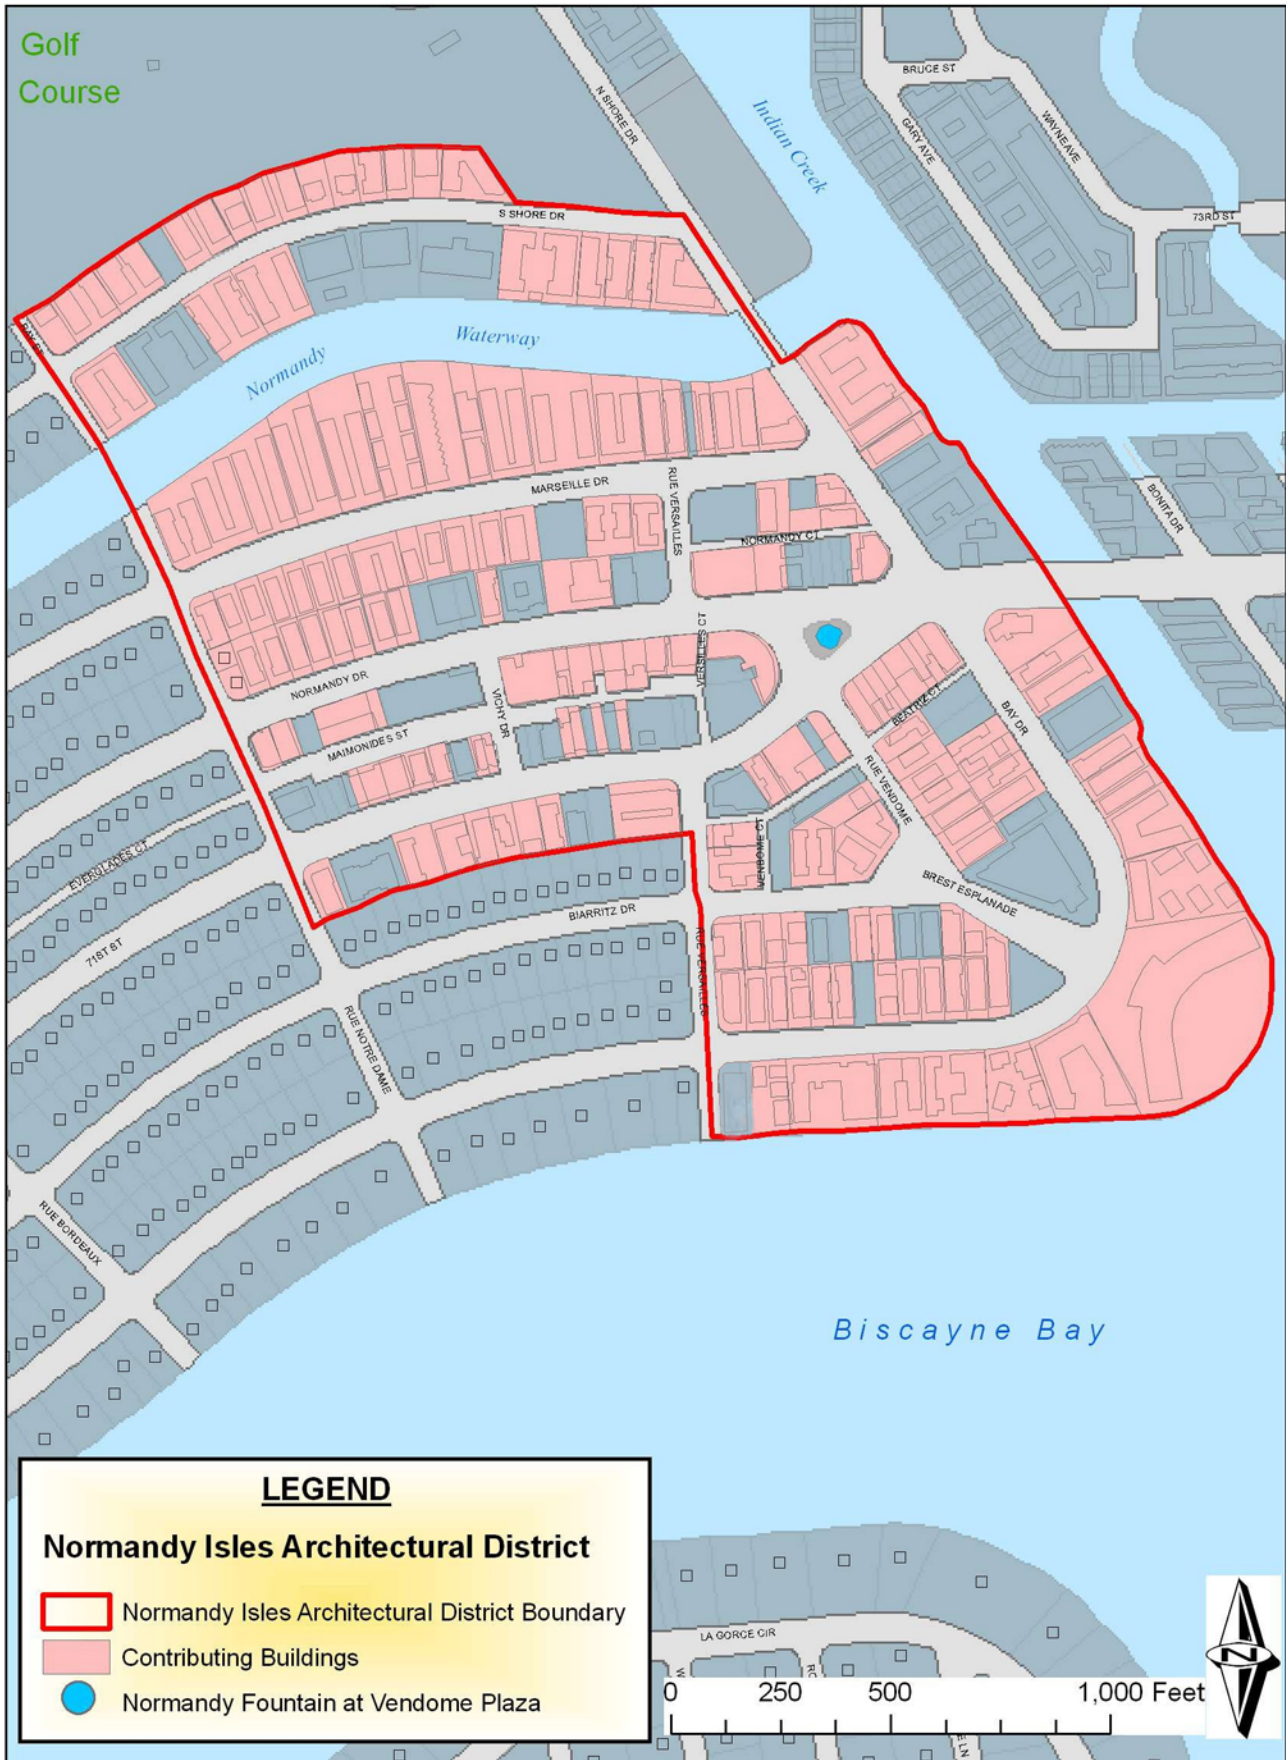

NORTH SHORE ARCHITECTURAL DISTRICT MIAMI BEACH, FL

NORMANDY ISLES ARCHITECTURAL DISTRICT MIAMI BEACH, FL

LEGEND

Normandy Isles Architectural District

-  Normandy Isles Architectural District Boundary
-  Contributing Buildings
-  Normandy Fountain at Vendome Plaza