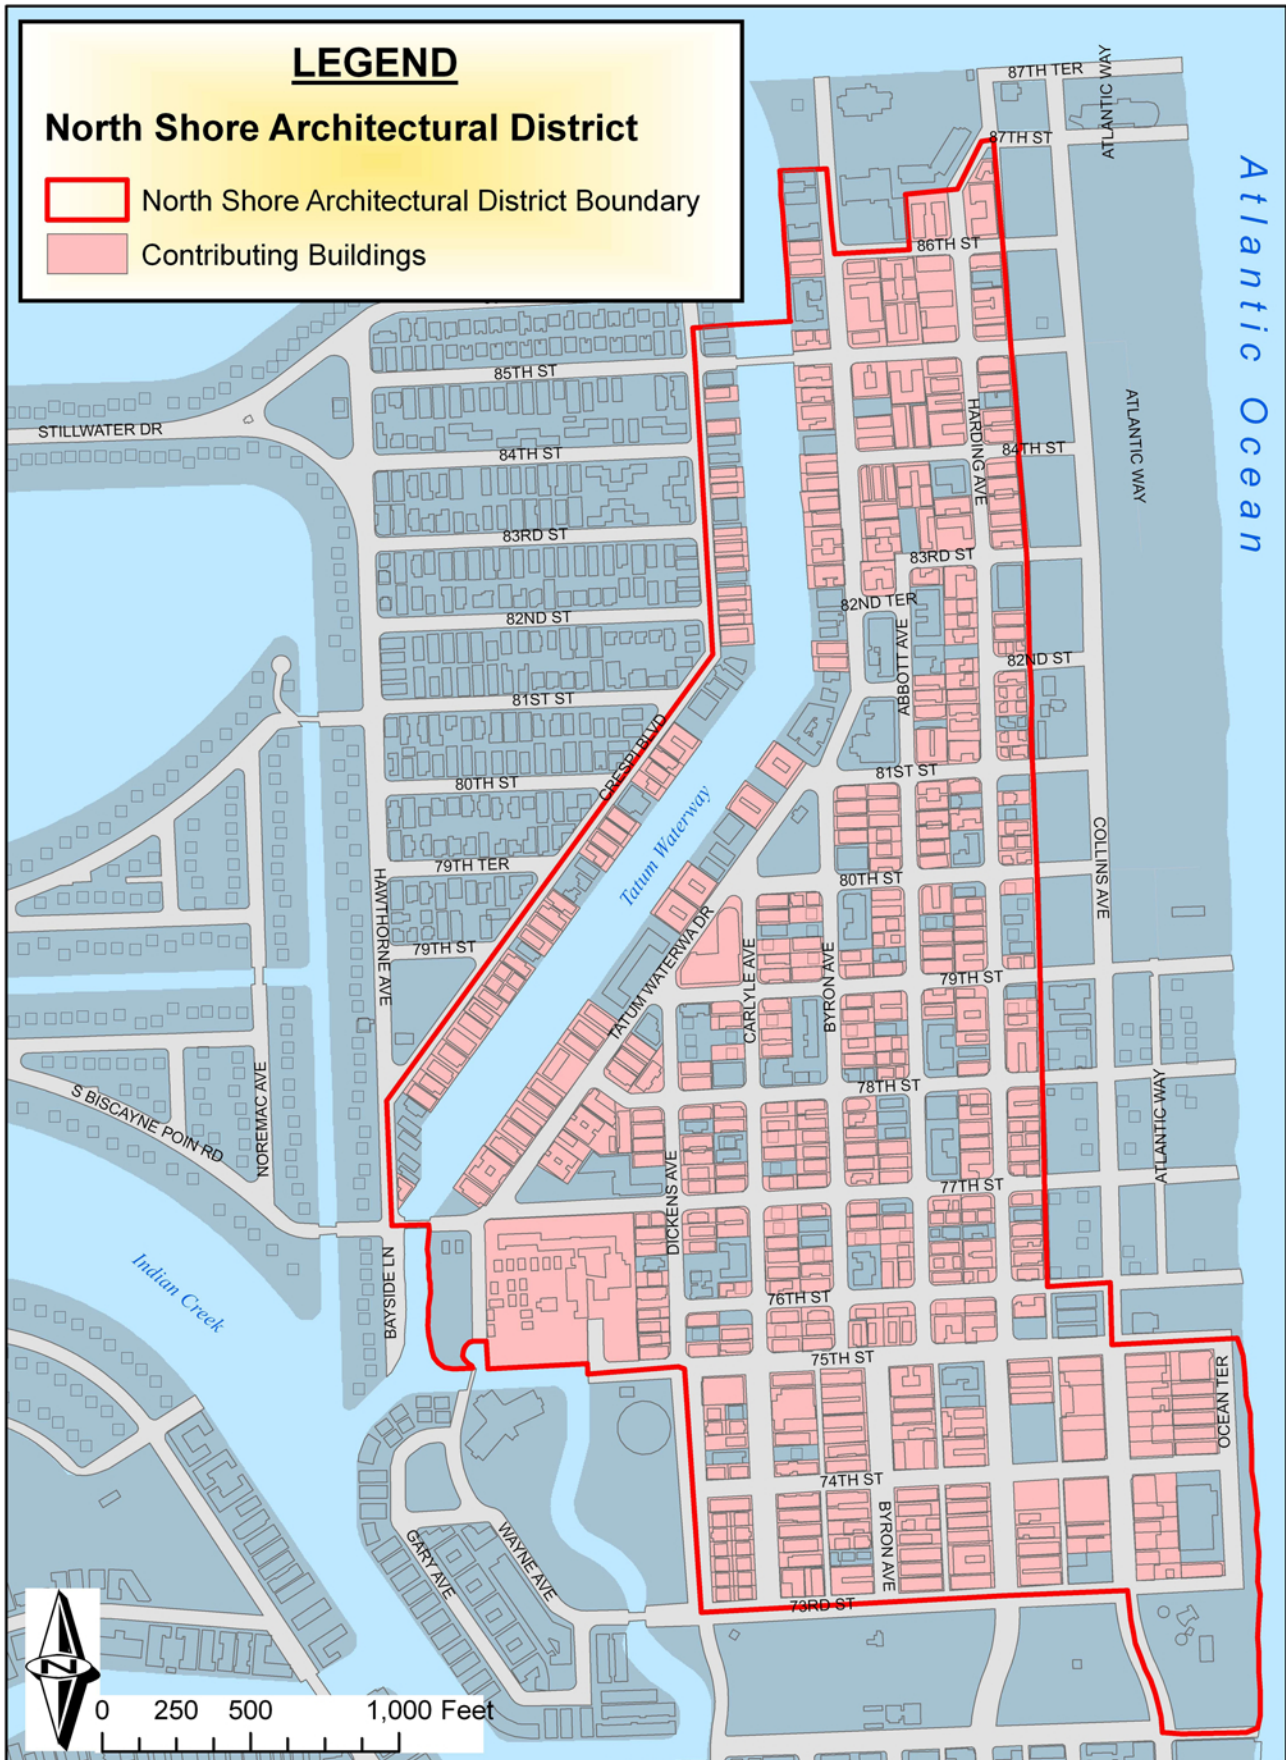

NORTH SHORE ARCHITECTURAL DISTRICT MIAMI BEACH, FL

NORMANDY ISLES ARCHITECTURAL DISTRICT MIAMI BEACH, FL

LEGEND

Normandy Isles Architectural District

-  Normandy Isles Architectural District Boundary
-  Contributing Buildings
-  Normandy Fountain at Vendome Plaza